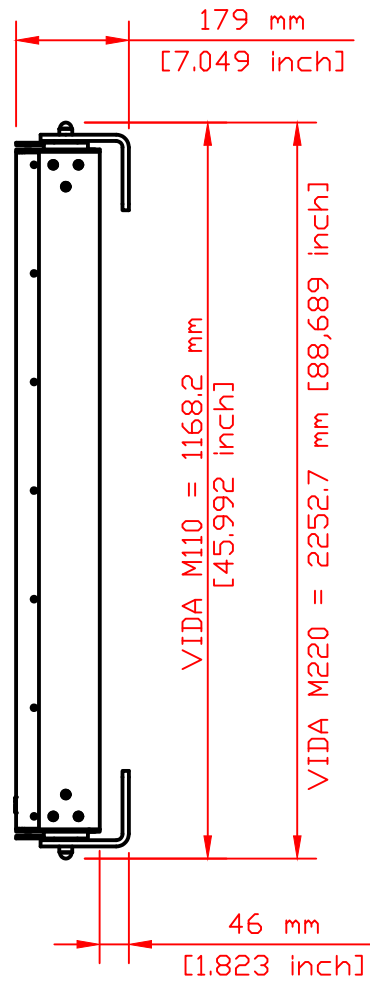

1 2 3 4 5 6 7 8

A

B

C

D

E

F

A

B

C

D

E

F

Weight 4,3 kg / 9,48 lbs	Filename KF_VIDA_M_WALL_M.dwg	Date 3.6.2019
Kling & Freitag GmbH junktorsstrasse 14 D-30179 Hannover www.kling-freitag.de	<b>VIDA_M_WALL_MOUNT</b>	
	Rev. 1	Sheet 1/1

INFORMATION IN THIS DOCUMENT IS THE SOLE PROPERTY OF KLING & FREITAG GmbH.  
REPRODUCTION OF ALL OR ANY PART OF THIS DOCUMENT WITHOUT WRITTEN PERMISSION FROM  
KLING & FREITAG GmbH IS PROHIBITED.

1 2 3 4 5 6 7 8