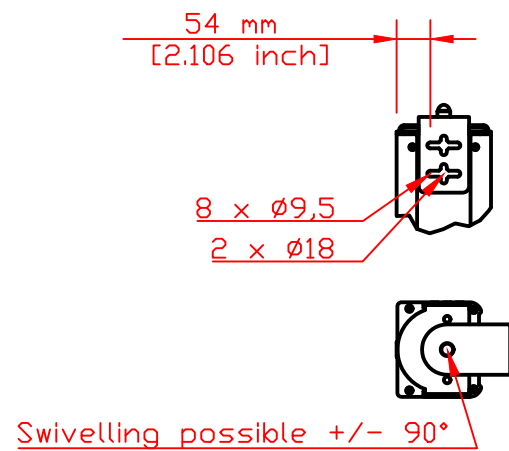

B

C

D

E

F

Weight 4,3 kg / 9,48 lbs	Filename KF_VIDA_M_WALL_M.dwg	Date 3.6.2019
Kling & Freitag GmbH junktorsstrasse 14 D-30179 Hannover www.kling-freitag.de	<b>VIDA_M_WALL_MOUNT</b>	
	Rev. 1	Sheet 1/1

INFORMATION IN THIS DOCUMENT IS THE SOLE PROPERTY OF KLING & FREITAG GmbH.  
REPRODUCTION OF ALL OR ANY PART OF THIS DOCUMENT WITHOUT WRITTEN PERMISSION FROM  
KLING & FREITAG GmbH IS PROHIBITED.