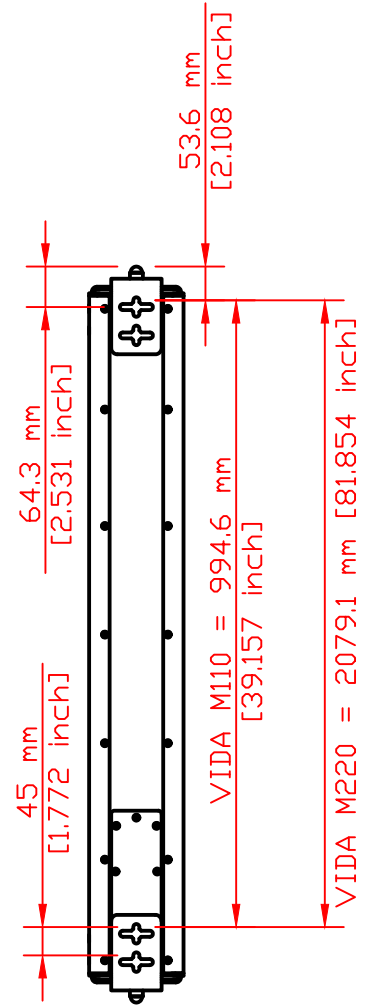

1 2 3 4 5 6 7 8

A

B

C

D

E

F

A

B

C

D

E

F

Weight 4,3 kg / 9,48 lbs	Filename KF_VIDA_M_WALL_M.dwg	Date 3.6.2019
Kling & Freitag GmbH junktorsstrasse 14 D-30179 Hannover www.kling-freitag.de	<b>VIDA_M_WALL_MOUNT</b>	
	Rev. 1	Sheet 1/1

INFORMATION IN THIS DOCUMENT IS THE SOLE PROPERTY OF KLING & FREITAG GmbH.  
REPRODUCTION OF ALL OR ANY PART OF THIS DOCUMENT WITHOUT WRITTEN PERMISSION FROM  
KLING & FREITAG GmbH IS PROHIBITED.

1 2 3 4 5 6 7 8