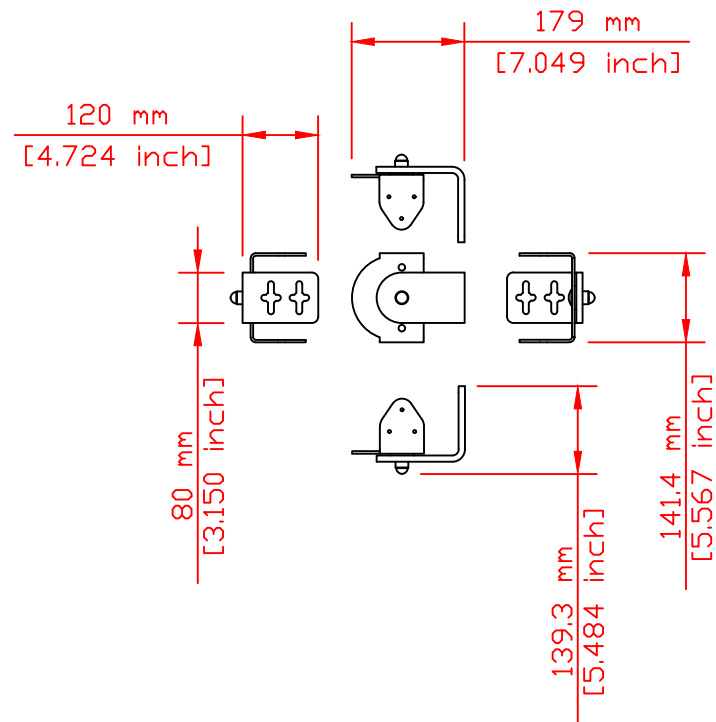

B

C

D

E

F

Weight 4,3 kg / 9,48 lbs	Filename KF_VIDA_M_WALL_M.dwg	Date 3.6.2019
Kling & Freitag GmbH junktorsstrasse 14 D-30179 Hannover www.kling-freitag.de	<b>VIDA_M_WALL_MOUNT</b>	
	Rev. 1	Sheet 1/1

INFORMATION IN THIS DOCUMENT IS THE SOLE PROPERTY OF KLING & FREITAG GmbH.  
REPRODUCTION OF ALL OR ANY PART OF THIS DOCUMENT WITHOUT WRITTEN PERMISSION FROM  
KLING & FREITAG GmbH IS PROHIBITED.

1 2 3 4 5 6 7 8