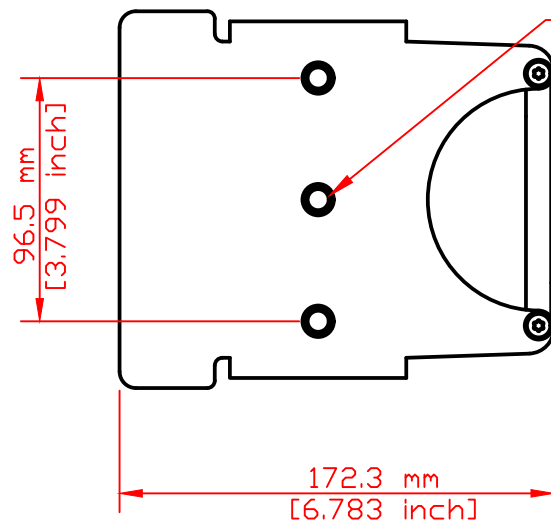

D

E

E

F

F

3 x M10 Mounting Holes -
Allowed rigging configurations
are described in the manual!

Weight
1,1 kg / 2,43 lbs

Filename
KF_VIDA_M_MOUNTING_ADAPTER.dwg