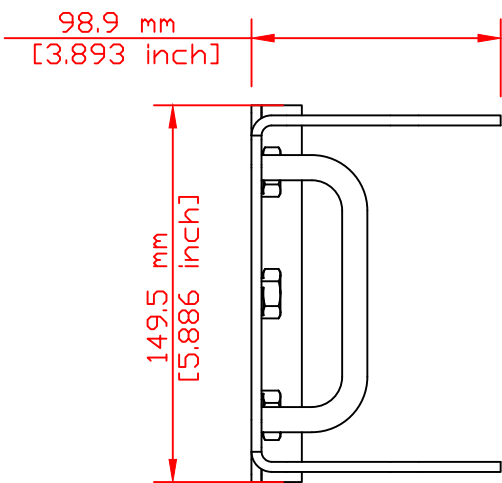

D

E

E

F

F

3 x M10 Mounting Holes -
Allowed rigging configurations
are described in the manual!

Weight
1,1 kg / 2,43 lbs

Filename
KF_VIDA_M_MOUNTING_ADAPTER.dwg