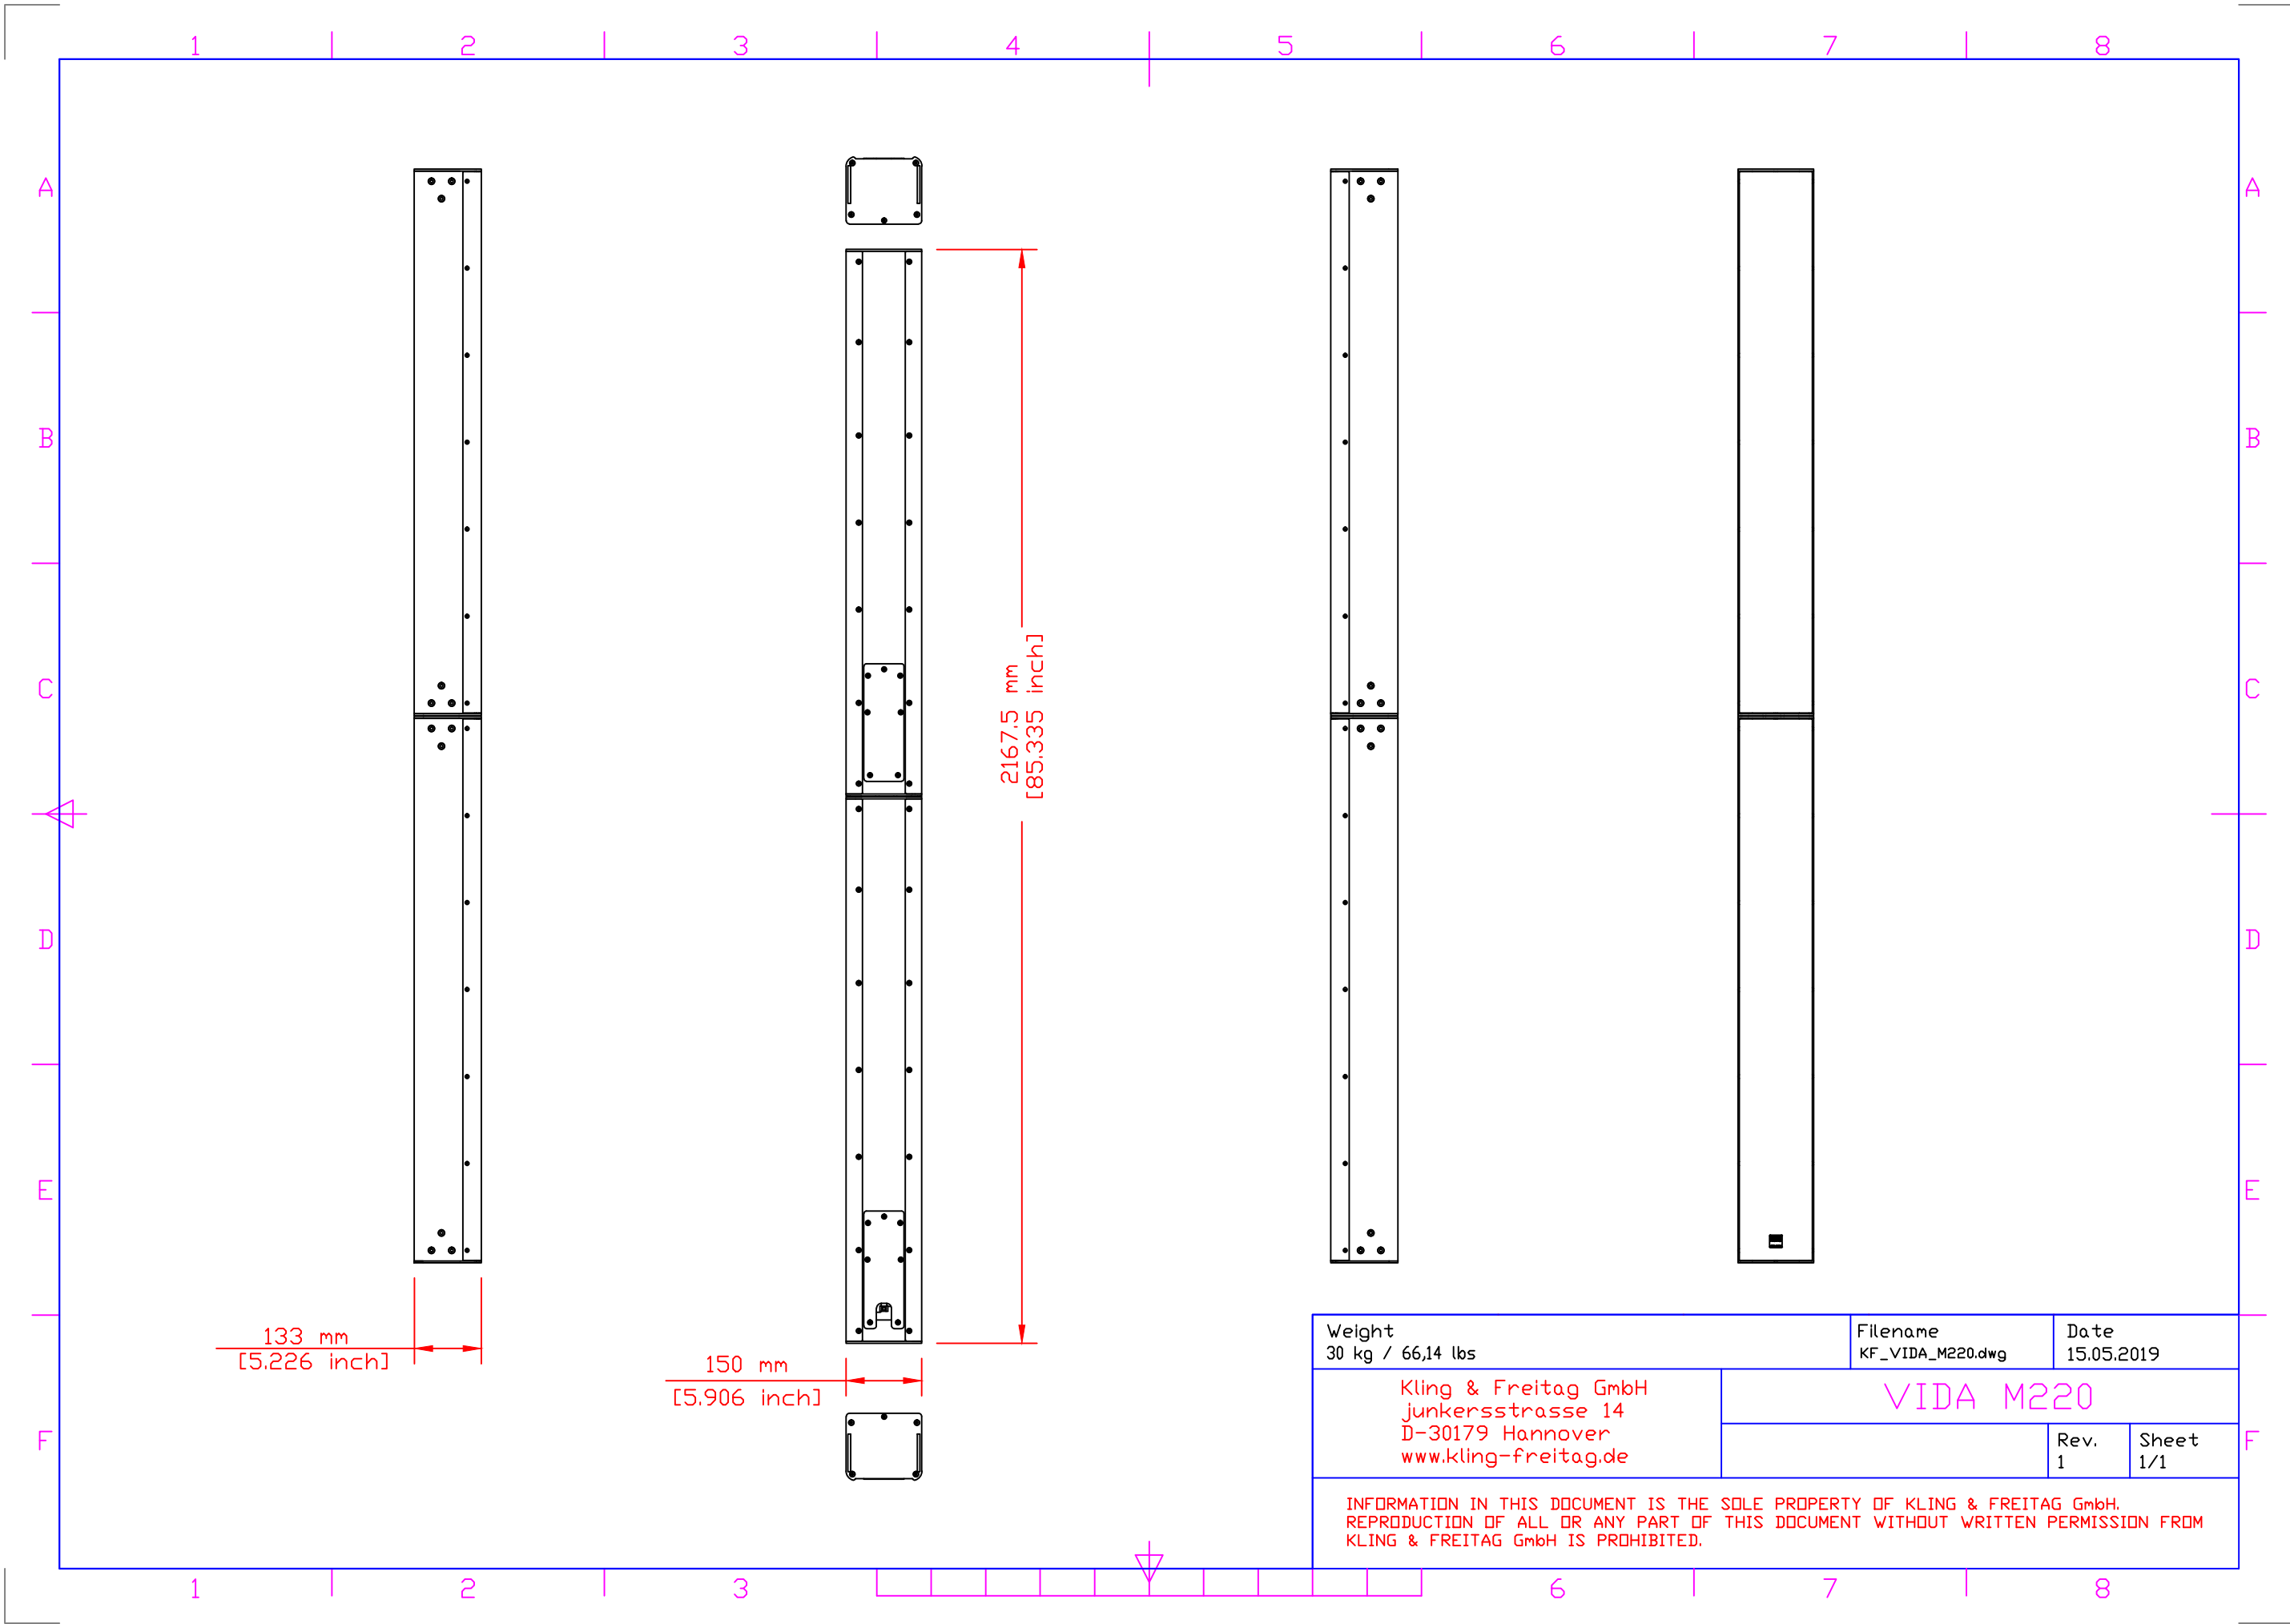

Weight 17 kg / 37,48 lbs	Filename KF_VIDA_M110.dwg	Date 15.05.2019
Kling & Freitag GmbH junktorsstrasse 14 D-30179 Hannover www.kling-freitag.de	VIDA M110	
	Rev. 1	Sheet 1/1

INFORMATION IN THIS DOCUMENT IS THE SOLE PROPERTY OF KLING & FREITAG GmbH.
REPRODUCTION OF ALL OR ANY PART OF THIS DOCUMENT WITHOUT WRITTEN PERMISSION FROM
KLING & FREITAG GmbH IS PROHIBITED.

Weight 30 kg / 66,14 lbs	Filename KF_VIDA_M220.dwg	Date 15.05.2019
Kling & Freitag GmbH junktorsstrasse 14 D-30179 Hannover www.kling-freitag.de	VIDA M220	
	Rev. 1	Sheet 1/1

INFORMATION IN THIS DOCUMENT IS THE SOLE PROPERTY OF KLING & FREITAG GmbH.
REPRODUCTION OF ALL OR ANY PART OF THIS DOCUMENT WITHOUT WRITTEN PERMISSION FROM
KLING & FREITAG GmbH IS PROHIBITED.