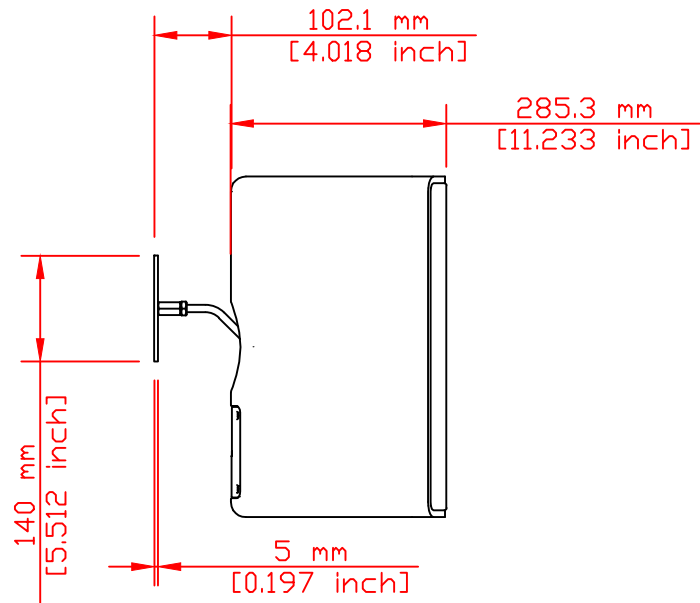

1 2 3 4 5 6 7 8

A

A

B

B

C

C

D

D

E

E

F

F

Weight 12,2 kg / 26,9 lbs	Filename KF_SONA_8.pdf	Date 20.04.2013	NOT TO SCALE	
Kling & Freitag GmbH junktorsstrasse 14 D-30179 Hannover www.kling-freitag.de		SONA 8		
		Rev. 1	Sheet 1/1	

INFORMATION IN THIS DOCUMENT IS THE SOLE PROPERTY OF KLING & FREITAG GmbH.
REPRODUCTION OF ALL OR ANY PART OF THIS DOCUMENT WITHOUT WRITTEN PERMISSION FROM
KLING & FREITAG GmbH IS PROHIBITED.