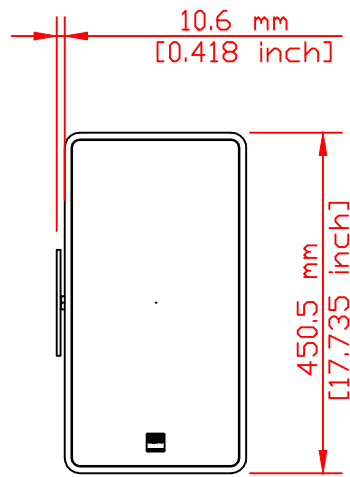

1 2 3 4 5 6 7 8

A

A

B

B

C

C

D

D

E

E

F

F

Weight 12,2 kg / 26,9 lbs	Filename KF_SONA_8.pdf	Date 20.04.2013	NOT TO SCALE	
Kling & Freitag GmbH junktorsstrasse 14 D-30179 Hannover www.kling-freitag.de		SONA 8		
		Rev. 1	Sheet 1/1	

INFORMATION IN THIS DOCUMENT IS THE SOLE PROPERTY OF KLING & FREITAG GmbH.
REPRODUCTION OF ALL OR ANY PART OF THIS DOCUMENT WITHOUT WRITTEN PERMISSION FROM
KLING & FREITAG GmbH IS PROHIBITED.