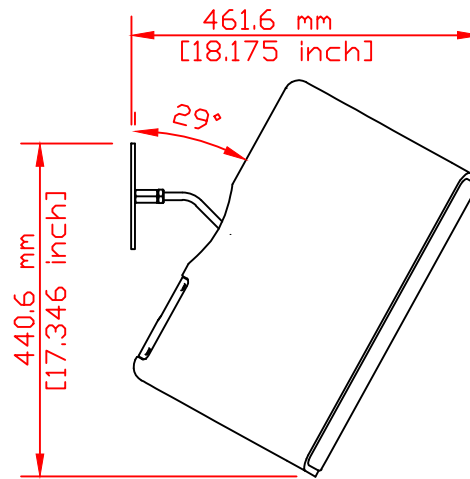

1 2 3 4 5 6 7 8

A

A

B

B

C

C

D

D

E

E

F

F

Weight 12,2 kg / 26,9 lbs	Filename KF_SONA_8.pdf	Date 20.04.2013	NOT TO SCALE	
Kling & Freitag GmbH junktorsstrasse 14 D-30179 Hannover www.kling-freitag.de		SONA 8		
		Rev. 1	Sheet 1/1	

INFORMATION IN THIS DOCUMENT IS THE SOLE PROPERTY OF KLING & FREITAG GmbH.
REPRODUCTION OF ALL OR ANY PART OF THIS DOCUMENT WITHOUT WRITTEN PERMISSION FROM
KLING & FREITAG GmbH IS PROHIBITED.