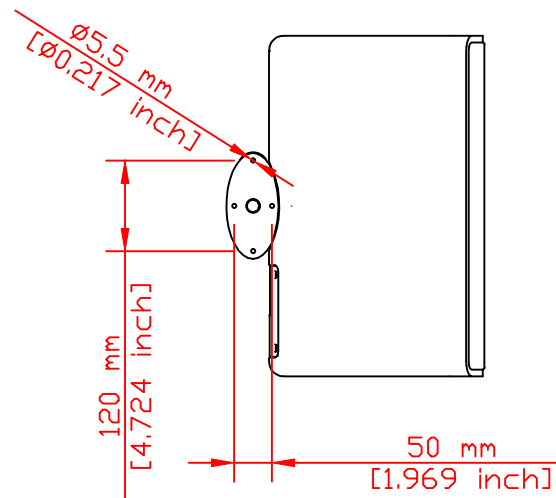

D

E

E

F

F

Weight 12,2 kg / 26,9 lbs	Filename KF_SONA_8.pdf	Date 20.04.2013	NOT TO SCALE	
Kling & Freitag GmbH junktorsstrasse 14 D-30179 Hannover www.kling-freitag.de		SONA 8		
		Rev. 1	Sheet 1/1	

INFORMATION IN THIS DOCUMENT IS THE SOLE PROPERTY OF KLING & FREITAG GmbH.
REPRODUCTION OF ALL OR ANY PART OF THIS DOCUMENT WITHOUT WRITTEN PERMISSION FROM
KLING & FREITAG GmbH IS PROHIBITED.