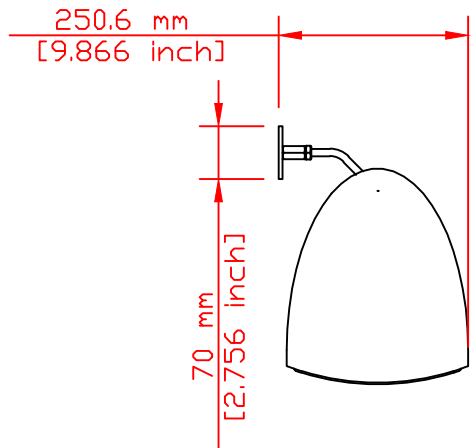

D

E

E

F

F

Weight 12,2 kg / 26,9 lbs	Filename KF_SONA_8.pdf	Date 20.04.2013	NOT TO SCALE	
Kling & Freitag GmbH junktorsstrasse 14 D-30179 Hannover www.kling-freitag.de		SONA 8		
		Rev. 1	Sheet 1/1	

INFORMATION IN THIS DOCUMENT IS THE SOLE PROPERTY OF KLING & FREITAG GmbH.
REPRODUCTION OF ALL OR ANY PART OF THIS DOCUMENT WITHOUT WRITTEN PERMISSION FROM
KLING & FREITAG GmbH IS PROHIBITED.