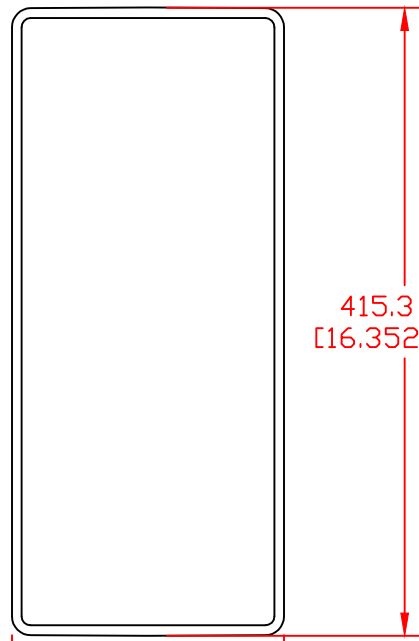

1 2 3 4 5 6 7 8

A A

B B

C C

D D

E E

F F

173.3 mm  
[6.823 inch]

415.3 mm  
[16.352 inch]

179.9 mm  
[7.083 inch]

5°

K&F VariPoint

207.7 mm  
[8.176 inch]

90 mm  
[3.542 inch]

55°

25°

Weight 5,6 kg / 12,35 lbs	Filename KF_Passio.dwg	Date 14.02.2011	NOT TO SCALE	
Kling & Freitag GmbH junktorsstrasse 14 D-30179 Hannover www.kling-freitag.de		Passio		
		Rev. 1	Sheet 1/1	

INFORMATION IN THIS DOCUMENT IS THE SOLE PROPERTY OF KLING & FREITAG GmbH. REPRODUCTION OF ALL OR ANY PART OF THIS DOCUMENT WITHOUT WRITTEN PERMISSION FROM KLING & FREITAG GmbH IS PROHIBITED.

1 2 3 4 5 6 7 8