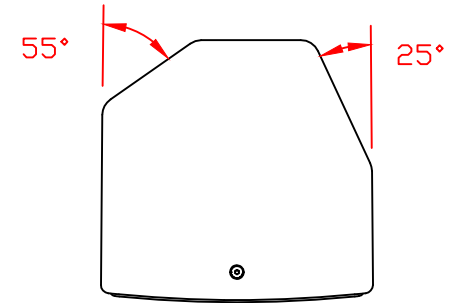

1 2 3 4 5 6 7 8

A A

B B

C C

D D

E E

F F

173.3 mm  
[6.823 inch]

415.3 mm  
[16.352 inch]

179.9 mm  
[7.083 inch]

5°

K&F VariPoint

207.7 mm  
[8.176 inch]

90 mm  
[3.542 inch]

55°

25°

Weight 5,6 kg / 12,35 lbs	Filename KF_Passio.dwg	Date 14.02.2011	NOT TO SCALE	
Kling & Freitag GmbH junktorsstrasse 14 D-30179 Hannover www.kling-freitag.de		Passio		
		Rev. 1	Sheet 1/1	

INFORMATION IN THIS DOCUMENT IS THE SOLE PROPERTY OF KLING & FREITAG GmbH. REPRODUCTION OF ALL OR ANY PART OF THIS DOCUMENT WITHOUT WRITTEN PERMISSION FROM KLING & FREITAG GmbH IS PROHIBITED.