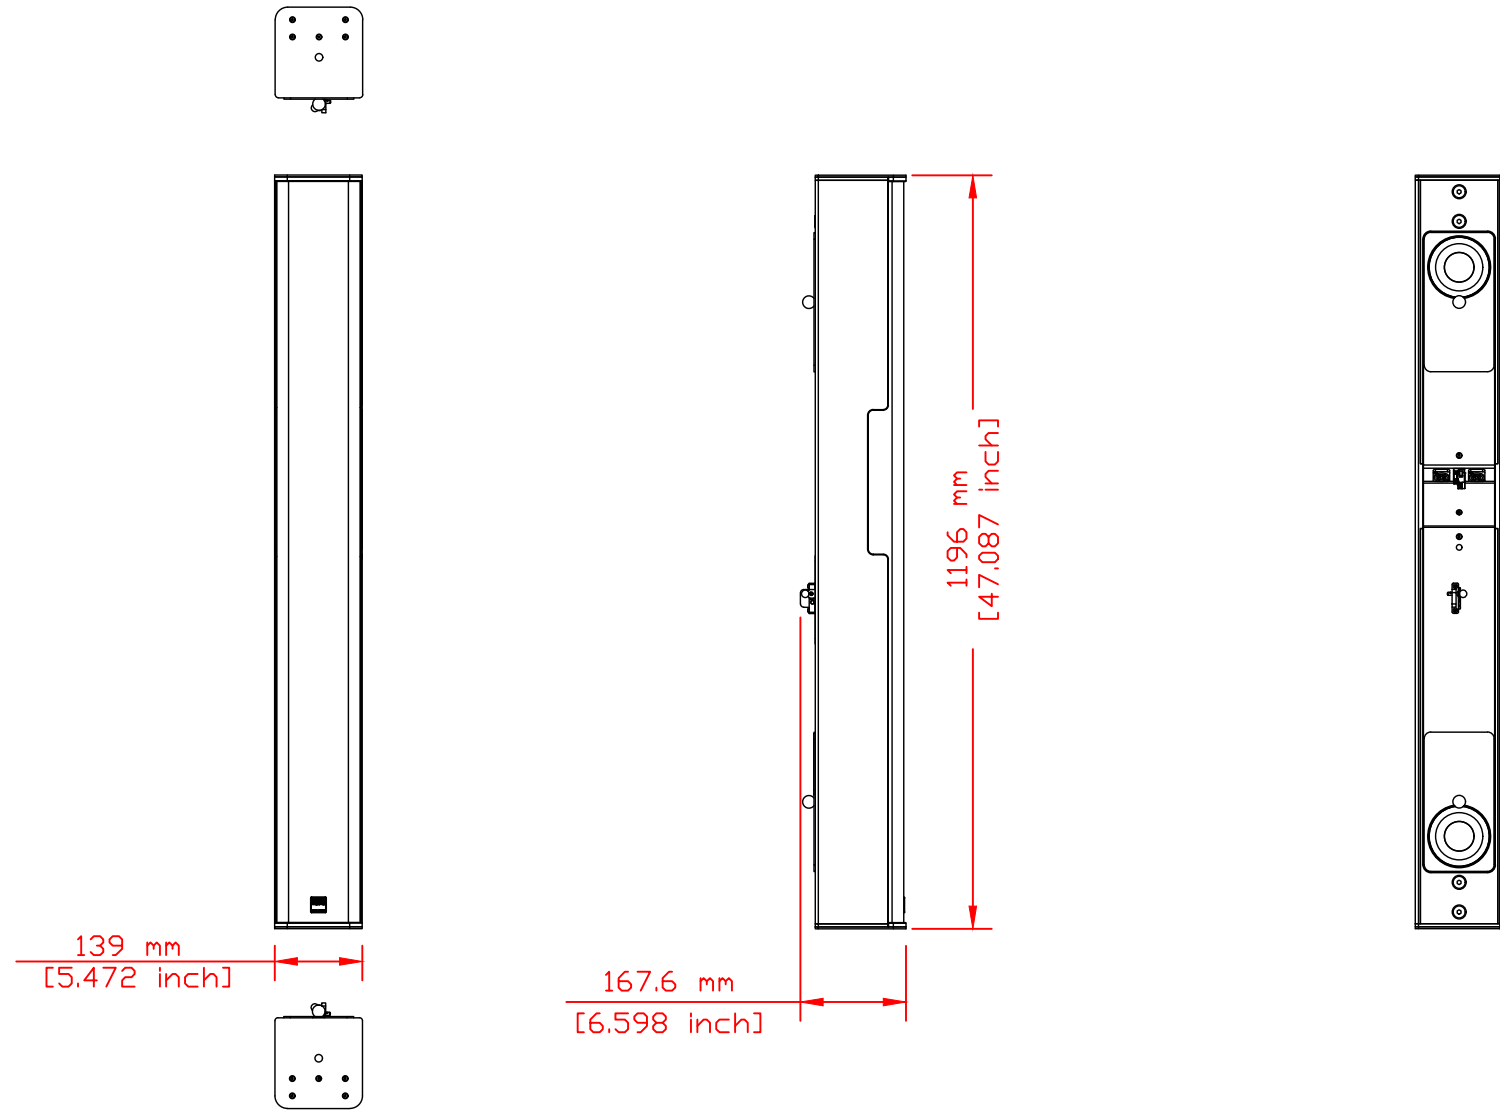

1 2 3 4 5 6 7 8

A A

B B

C C

D D

E E

F F

Weight 11 kg / 24,25 lbs	Filename KF_PIA_M.dwg	Date 15.05.2019
Kling & Freitag GmbH junktorsstrasse 14 D-30179 Hannover www.kling-freitag.de	PIA M	
	Rev. 1	Sheet 1/1
<p>INFORMATION IN THIS DOCUMENT IS THE SOLE PROPERTY OF KLING & FREITAG GmbH. REPRODUCTION OF ALL OR ANY PART OF THIS DOCUMENT WITHOUT WRITTEN PERMISSION FROM KLING & FREITAG GmbH IS PROHIBITED.</p>		

1 2 3 4 5 6 7 8